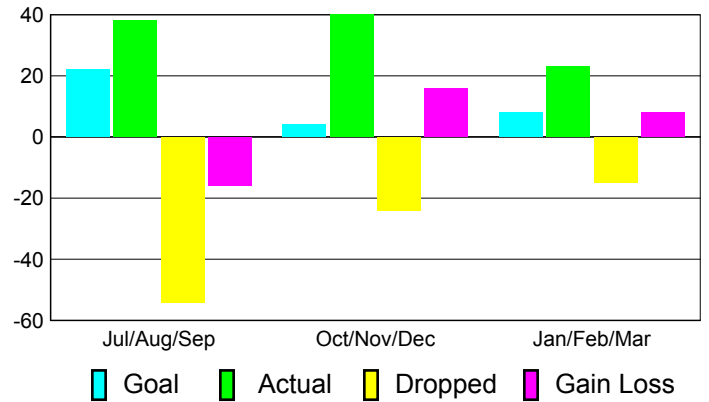

Membership Results 2010-2011

Goal, New, Dropped, Gain/Loss

Comparison of Membership Gain/Loss

Current Year Compared to the Previous Year