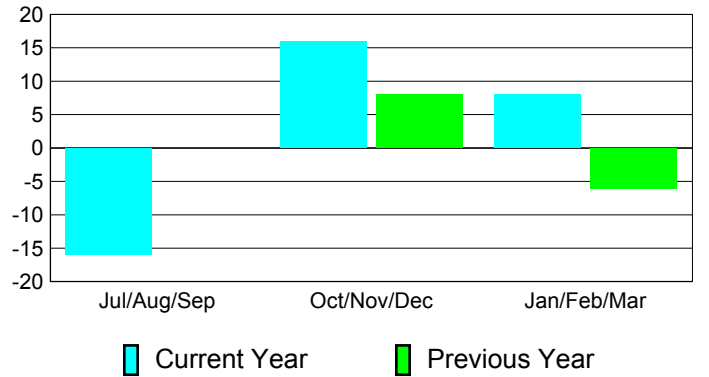

**Membership Results
2010-2011**

**Membership
2009-2010**

Month	Net Memb Goal	Actual New Memb	Actual Dropped Memb	Gain/Loss of Memb	Gain/Loss of Memb
Jul/Aug/Sep	22	38	-54	-16	0
Oct/Nov/Dec	4	40	-24	16	8
Jan/Feb/Mar	8	23	-15	8	-6
Totals	34	101	-93	8	2

Membership Results 2010-2011

Goal, New, Dropped, Gain/Loss

Comparison of Membership Gain/Loss

Current Year Compared to the Previous Year

Gender Comparison 2010-2011

Jul/Aug/Sep

Oct/Nov/Dec

Jan/Feb/Mar